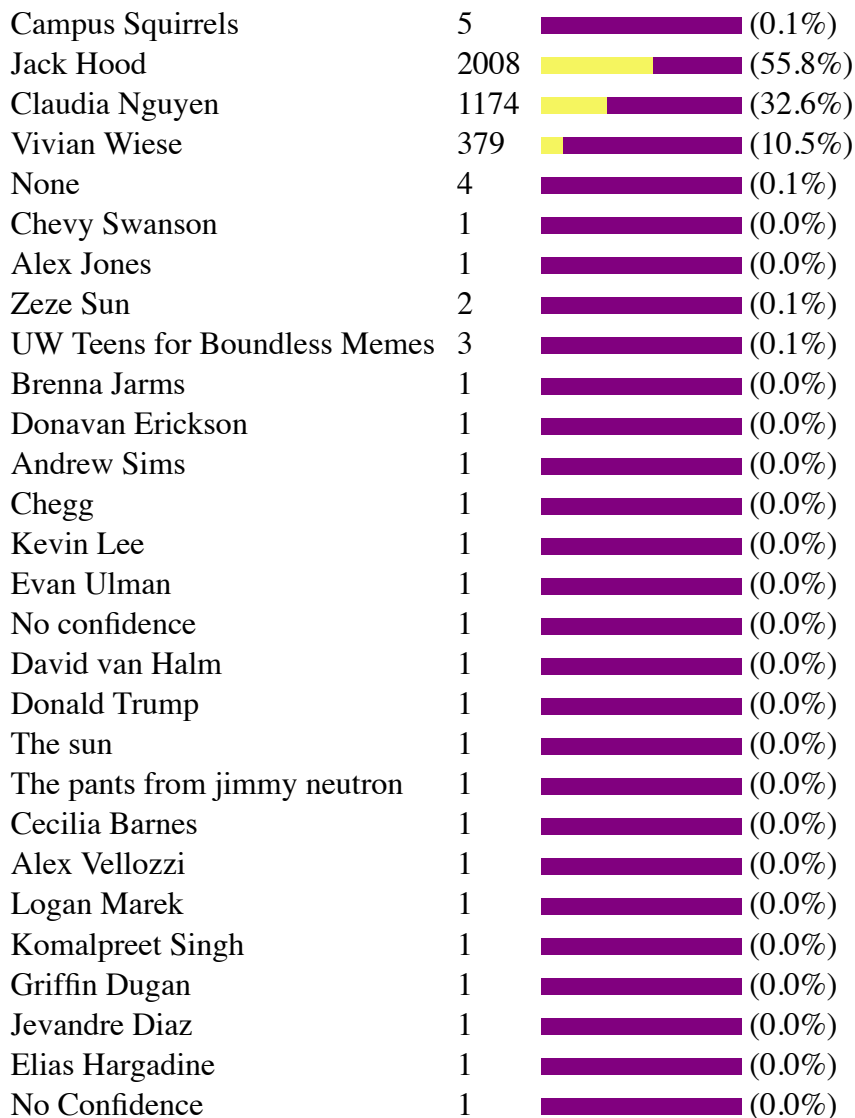

The winner is Jack Hood.

Director of Campus Partnerships Director of Service and Partnerships Candidate Platforms
Shawnelle D'Souza Andrew Tejero

--- Round #1 --- Total: 3559 ---