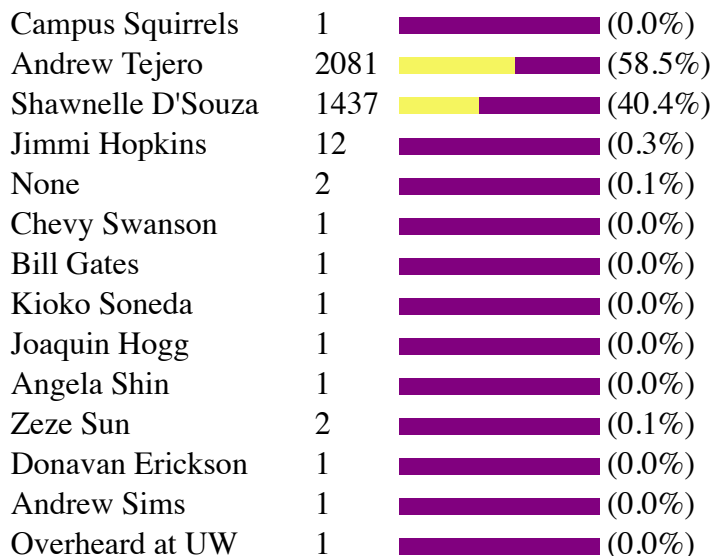

The winner is Jack Hood.

Director of Campus Partnerships Director of Service and Partnerships Candidate Platforms
Shawnelle D'Souza Andrew Tejero

--- Round #1 --- Total: 3559 ---