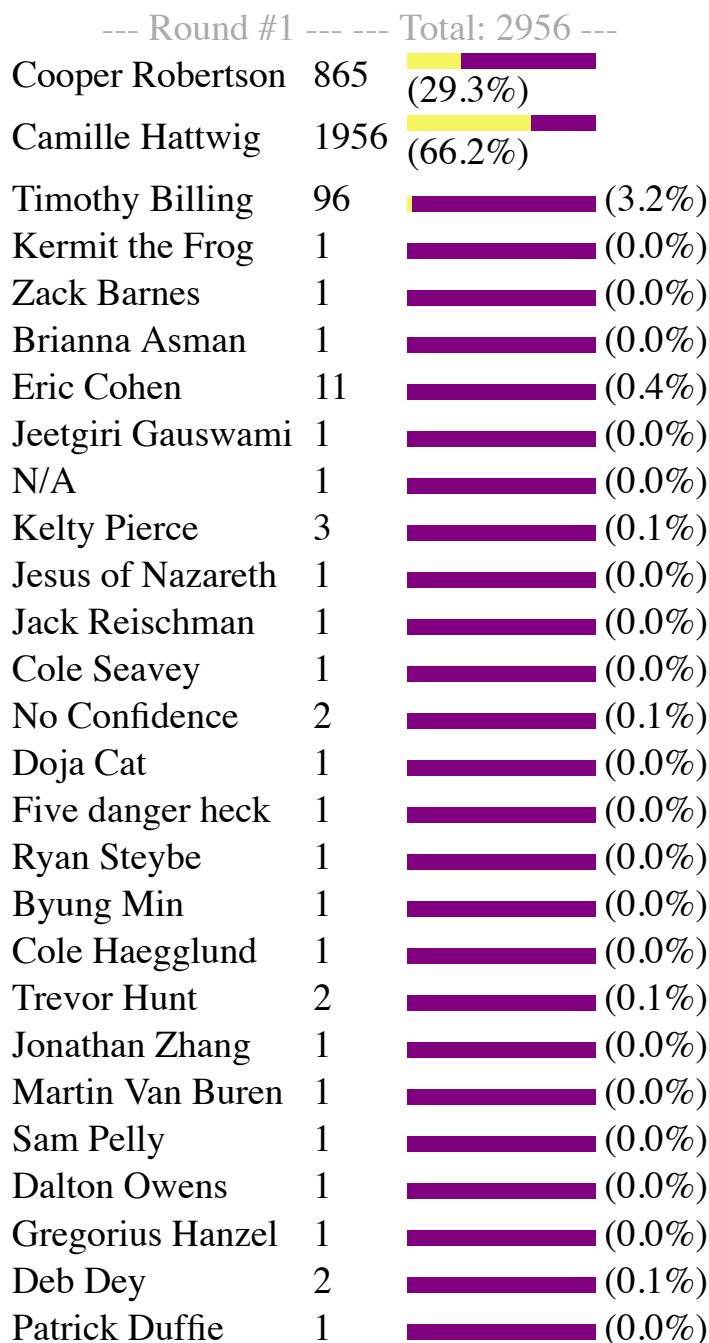

President Presidential Candidate Platforms Camille Hattwig Cooper Robertson Timothy Billing Please  
note: Eric Cohen has withdrawn his candidacy.

**The winner is Camille Hattwig.**

Vice President Vice Presidential Candidate Platforms Dalton Owens Rae Lo