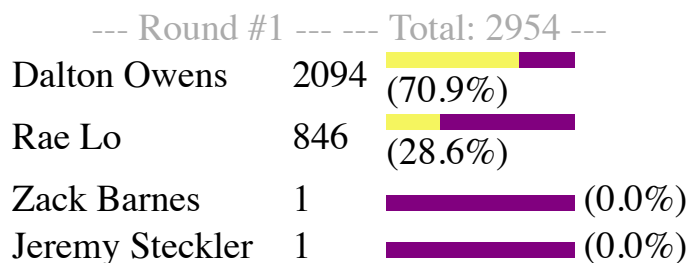

President Presidential Candidate Platforms Camille Hattwig Cooper Robertson Timothy Billing Please  
note: Eric Cohen has withdrawn his candidacy.

**The winner is Camille Hattwig.**

Vice President Vice Presidential Candidate Platforms Dalton Owens Rae Lo